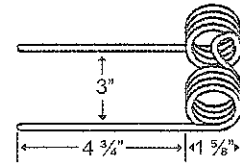

TINMF-2D

To fit OEM	Application	Color	Weight	Wire	List Price
1053-394M1	Model 1560	Black	.6 lbs.	.207"	2.49

10 - TINES, TEETH, TILLAGE

Hay Rake, Baler & Pick-up Teeth

Massey Ferguson, Vermeer

TINV-2

To fit OEM	Application	Color	Weight	Wire	List Price
1047598	560 Baler	Red	.5 lbs.	.188"	2.16