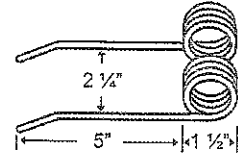

10 - TINES, TEETH, TILLAGE

Hay Rake, Baler & Pick-up Teeth

New Idea, Hesston

TINHE-9

To fit OEM	Color	Weight	Wire	List Price
700709760; 4665, 4750	Black	.7 lbs.	.188"	2.76

TINHE-10

To fit OEM	Application	Color	Wire	List Price
700703860	7205, 7210, 7215	Black	.188"	2.97