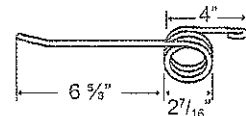

TINNI-2D

To fit OEM	Application	Color	Weight	Wire	List Price
400033	Rake 49, 400, 402, 403; 1955 & up	Black	.5 lbs.	.262"	1.94