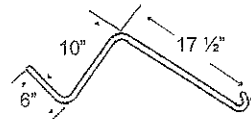

TINLL-5

Application	Color	Wire	List Price
Bean Fluffer Tooth	Black	.195"	3.79

Lely, Vicon, Enorossi, Gehl

TINVI-1

Application	List Price
9, 6 Wheel Rakes	1.30

M & W, Krone

TINKR-1

Application	Color	Weight	Wire	List Price
Baler	Black	.5 lbs.	.225"	2.58