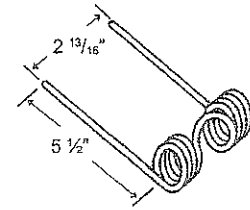

Hay Rake, Baler & Pick-up Teeth

Kovar

TINKR-72

Color	Weight	Wire	List Price
Black	.22 lbs.	.225"	1.15

Krone, M & W

TINKR-1

Application	Color	Weight	Wire	List Price
Baler	Black	.5 lbs.	.225"	2.58

Lely-Fluff/All