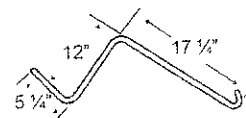

Tonutti

TINT-1A

To fit OEM	Application	Color	Weight	Wire	List Price
PLO15	Wheel Rake, LH	Cream	.5 lbs.	.262"	2.15

TINT-1

To fit OEM	Application	Color	Weight	Wire	List Price
PRO15	Wheel Rake, RH	Cream	.5 lbs.	.262"	2.15