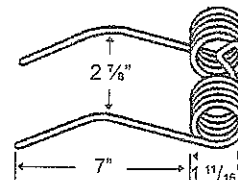

TINMF-2D

To fit OEM	Application	Color	Weight	Wire	List Price
1053-394M1	Model 1560	Black	.6 lbs.	.207"	2.49