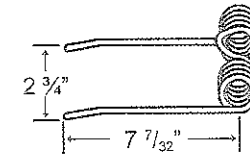

Vicon & PMI

TINVI-3

To fit OEM	Application	Color	Weight	Wire	List Price
99136220	Baler	Black	.5 lbs.	.192"	2.55