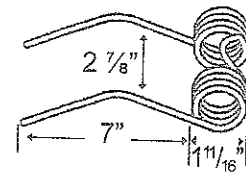

TINV-3

To fit OEM	Application	Color	Weight	Wire	List Price
4059-001	E, F, G Series Baler	Black	.5 lbs.	.207"	2.66