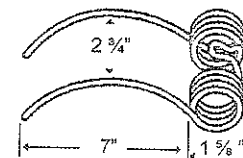

TINOT-1A-B (Black)

To fit OEM	Application	Color	Weight	Wire	List Price
203055	Wheel Rake	Black	.5 lbs.	.281"	1.28

Sund

TINS-2

To fit OEM	Application	Color	Weight	Wire	List Price
C-8	Pickup Tooth	Black	.4 lbs.	.156"	2.12