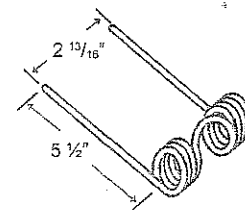

TINLL-5

Application	Color	Wire	List Price
Bean Fluffer Tooth	Black	.195"	3.79

Lely, Vicon, Enorossi, Gehl

TINVI-1

Application	List Price
9, 6 Wheel Rakes	1.30

M & W, Krone

TINKR-1

Application	Color	Weight	Wire	List Price
Baler	Black	.5 lbs.	.225"	2.58