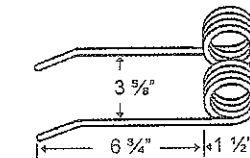

Vicon & PMI

TINVI-3

To fit OEM	Application	Color	Weight	Wire	List Price
99136220	Baler	Black	.5 lbs.	.192"	2.55

Misc.

TINDT-1

Application	List Price
Dethatcher Tooth	1.90

TINGD-1

To fit OEM	Application	Color	List Price
E10711	Grain Drill Tine	Black	2.82