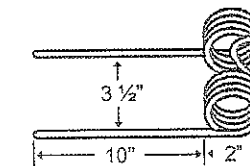

Vicon & PMI

TINVI-3

To fit OEM	Application	Color	Weight	Wire	List Price
99136220	Baler	Black	.5 lbs.	.192"	2.55

Misc.

TINDT-1

Application	List Price
Dethatcher Tooth	1.90

TINGD-1

To fit OEM	Application	Color	List Price
E10711	Grain Drill Tine	Black	2.82