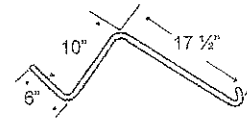

Tonutti (Magnum), Vicon (heavy)

TINVI-1A

Application	Color	Wire	List Price
9, 6 Wheel Rakes	Black	.28"	1.30