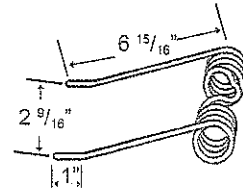

McKee

TINMC-1

To fit OEM	Application	Color	Weight	Wire	List Price
29493	Round Baler, 1977-85	Black	.6 lbs.	.207"	2.55