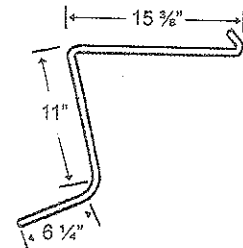

Record, Koehn

TINKO-1

Application	Color	Wire	List Price
Record Rake	Black	.262"	2.30