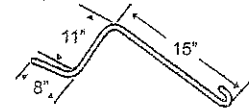

Hay Rake, Baler & Pick-up Teeth

Pollard

TINP-2L

To fit OEM	Application	Color	Weight	Wire	List Price
2010L	Hay Rake	Black	.66 lbs.	.240"	2.95

10 - TINES, TEETH, TILLAGE

Rossi (old), Enorossi (old)

TINR-1

To fit OEM	Application	Color	Weight	Wire	List Price
2222, 6087-54	Wheel Rake	Cream	.5 lbs.	.262"	1.71