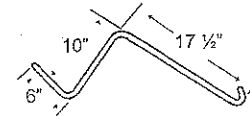

Hay Rake, Baler & Pick-up Teeth

Vicon (heavy), Tonutti (Magnum)

TINVI-1A

Application	Color	Wire	List Price
9, 6 Wheel Rakes	Black	.28"	1.30