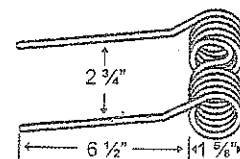

TINMF-2B

To fit OEM	Application	Color	Weight	Wire	List Price
665930M1 / 585136M1	Baler up to 1958	Black	.6 lbs.	.187"	2.10