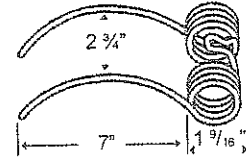

Hay Rake, Baler & Pick-up Teeth

Sund

TINS-2H

To fit OEM	Application	Color	Weight	Wire	List Price
C-8	Pickup Tooth	Black	.64 lbs.	.225"	2.43

TINS-2A

To fit OEM	Application	Color	Weight	Wire	List Price
C-8B	Pickup Tooth	Yellow	.4 lbs.	.156"	2.12