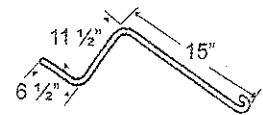

TINOT-1A-B (Black)

To fit OEM	Application	Color	Weight	Wire	List Price
203055	Wheel Rake	Black	.5 lbs.	.281"	1.28