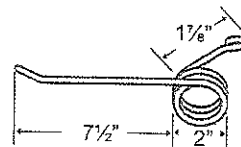

Hay Rake, Baler & Pick-up Teeth

Massey Ferguson

TINMF-1

To fit OEM	Application	Color	Weight	Wire	List Price
668364M1 / 667530M0 / DE03435A	25, 36, 37 Rake	Black	.4 lbs.	.262"	1.91