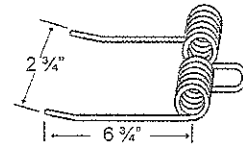

McKee

TINMC-1

To fit OEM	Application	Color	Weight	Wire	List Price
29493	Round Baler, 1977-85	Black	.6 lbs.	.207"	2.55

TINMC-3

To fit OEM	Application	Color	Weight	Wire	List Price
2154	Harvester 1966-73	Yellow	.47 lbs.	.188"	2.43