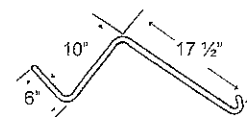

Vermeer, Massey Ferguson

TINV-2

To fit OEM	Application	Color	Weight	Wire	List Price
29-001 / F-1326	D Series Baler	Yellow	.5 lbs.	.188"	2.16

Vicon Lely, Enorossi, Gehl

TINVI-1

To fit OEM	Application	Color	Weight	Wire	List Price
36133 / 1031118M1	9, 6 Wheel Rakes	Cream	.5 lbs.	.262"	1.30