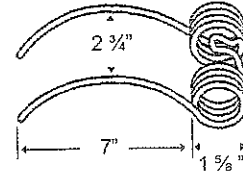

Hay Rake, Baler & Pick-up Teeth

Sund

TINS-2H

To fit OEM	Application	Color	Weight	Wire	List Price
C-8	Pickup Tooth	Black	.64 lbs.	.225"	2.43