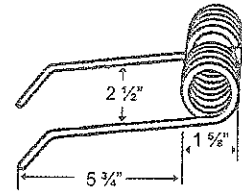

TINNH-1D-2

To fit OEM	Application	Color	Weight	Wire	List Price
788853	Model 855 Round Baler series 733, 140 to 786, 144	Yellow	.5 lbs.	.187"	1.96