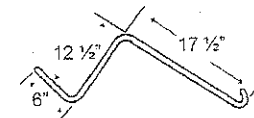

Tonutti (Magnum), Vicon (heavy)

TINVI-1A

Application	Color	Wire	List Price
9, 6 Wheel Rakes	Black	.28"	1.30

Tonutti, Vicon, some Gehl

TINVI-2

To fit OEM	Application	Color	Weight	Wire	List Price
PRO15, PLO15	Wheel Rake	Yellow	.5 lbs.	.262"	2.17