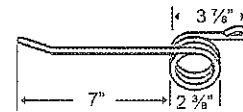

TINNH-1B

To fit OEM	Application	Color	Weight	Wire	List Price
127566	78, 67, Super 68, 69, 268, 269, 270 Baler	Yellow	.4 lbs.	.188"	1.75

10 - TINES, TEETH, TILLAGE

Hay Rake, Baler & Pick-up Teeth

New Holland