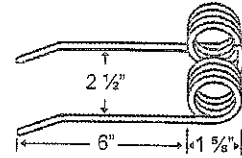

TINNH-1D-1

To fit OEM	Application	Color	Weight	Wire	List Price
683310 / 86551419	Model 855 Round Baler up to series 733, 139	Yellow	.5 lbs.	.188"	1.94