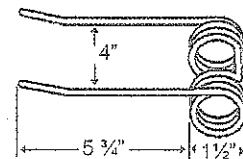

TINNH-1B

To fit OEM	Application	Color	Weight	Wire	List Price
127566	78, 67, Super 68, 69, 268, 269, 270 Baler	Yellow	.4 lbs.	.188"	1.75

10 - TINES, TEETH, TILLAGE

Hay Rake, Baler & Pick-up Teeth

New Holland