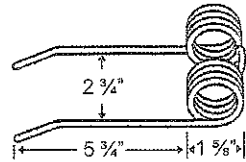

New Holland, International Harvester

TINNH-1D

To fit OEM	Application	Color	Weight	Wire	List Price
131673 / 86632007	Supersweep & large round baler, NH 660	Yellow	.5 lbs.	.188"	2.30