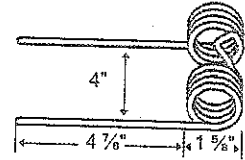

10 - TINES, TEETH, TILLAGE

Hay Rake, Baler & Pick-up Teeth

Vermeer

TINDW-1

Application	Color	Wire	List Price
Double Rake Tooth	Yellow	.278"	3.36

TINV-1

To fit OEM	Application	Color	Weight	Wire	List Price
48893001 / F-413	B and C Series Baler	Yellow	.5 lbs.	.188"	2.20