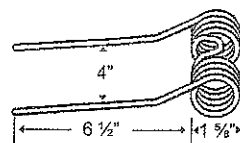

TINMF-2C

To fit OEM	Application	Color	Weight	Wire	List Price
665929M1	Baler 3, 9, 10, 12 - up to 1958	Black	.6 lbs.	.207"	2.72