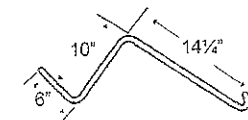

OTMA (Black)

TINOT-1A-B

Application	Color	Wire	List Price
Wheel Rake	Black	.281"	1.28