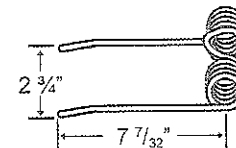

OTMA (Black)

TINOT-1A-B

Application	Color	Wire	List Price
Wheel Rake	Black	.281"	1.28

PMI, Vicon

TINVI-3

To fit OEM	Application	Color	Weight	Wire	List Price
99136220	Baler	Black	.5 lbs.	.192"	2.55

Pollard

TINP-1A-1