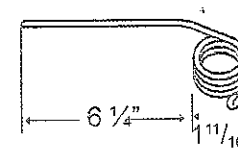

To fit OEM	Application	Color	Weight	Wire	List Price
1706	Hay Rake	Black	.4 lbs.	.262"	1.79

TINP-1B

To fit OEM	Application	Color	Weight	Wire	List Price
7D265	Hay Rake	Black	.4 lbs.	.262"	1.94

10 - TINES, TEETH, TILLAGE