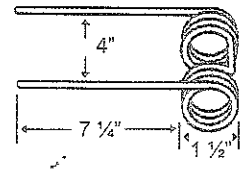

TINNH-2A

To fit OEM	Application	Color	Weight	Wire	List Price
28286 / 12027	Model 77, Super 77, 80, 87, 98 Rakes	Yellow	.6 lbs.	.218"	2.35