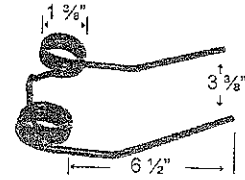

Hay Rake, Baler & Pick-up Teeth

Pollard

TINP-2L

To fit OEM	Application	Color	Weight	Wire	List Price
2010L	Hay Rake	Black	.66 lbs.	.240"	2.95