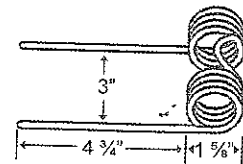

Vermeer, Massey Ferguson

TINV-2

To fit OEM	Application	Color	Weight	Wire	List Price
29-001 / F-1326	D Series Baler	Yellow	.5 lbs.	.188"	2.16