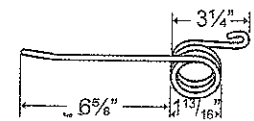

TINO-1

To fit OEM	Application	Color	Weight	Wire	List Price
500629E	107 (5 Bar) Side Delivery Rake, A1 Roto Bar	Black	.4 lbs.	.262"	1.75