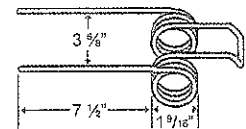

TINNI-2

To fit OEM	Application	Color	Weight	Wire	List Price
048ME / M8	Model Rake (4 Bar) 4, 44, 45 G; 1948 & Up	Black	.7 lbs.	.244"	2.45