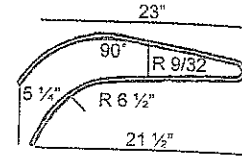

Hay Rake, Baler & Pick-up Teeth

Vermeer

TINDW-1

Application	Color	Wire	List Price
Double Rake Tooth	Yellow	.278"	3.36