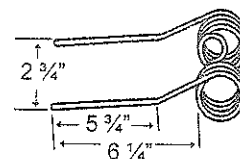

TINMF-1B

To fit OEM	Application	Color	Weight	Wire	List Price
585136M1	220, 224, 228 Balers	Black	.5 lbs.	.188"	2.58