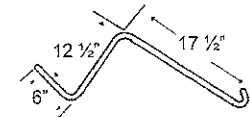

10 - TINES, TEETH, TILLAGE

Hay Rake, Baler & Pick-up Teeth

Vicon (heavy), Tonutti (Magnum)

TINVI-1A

Application	Color	Wire	List Price
9, 6 Wheel Rakes	Black	.28"	1.30

Vicon, Tonutti, some Gehl

TINVI-2

To fit OEM	Application	Color	Weight	Wire	List Price
92611 / 1023216M1	5 Wheel Rake, V-rakes	Yellow	.5 lbs.	.262"	2.17